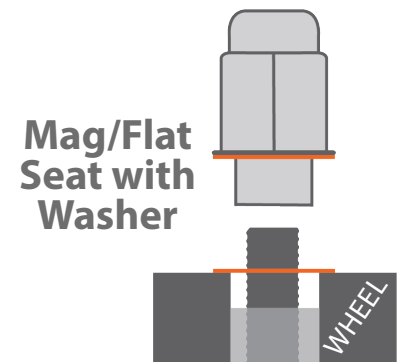

APPLICATION GUIDE

HOW TO DETERMINE CORRECT FITMENT

Check these 3 factors below to insure you order the correct lugs

1 THREAD SIZE

Take the outside diameter of the wheel stud across the threads. West Coast lugs will have this engraved onto each of them. Its easiest to use a thread Pitch gauge to identify thread size.

Common Sizes: (US) 7/16", 1/2", 9/16"
(Metric) 10mm, 12mm, 14mm, 15mm, 16mm

2 THREAD PITCH

US (inch) - Measure the number of threads per inch.

Metric (mm) - Measure the distance in millimeters between thread peaks.

3 SEAT TYPE

This is how the lug nuts engage to the wheel surface. conical seat (aka acorn/tapered) lug nuts are the most common. Mag seat lugs feature a flat lug nut seat and generally comes with a separate washer. Ball seat lugs feature a round seat.

SEAT TYPES